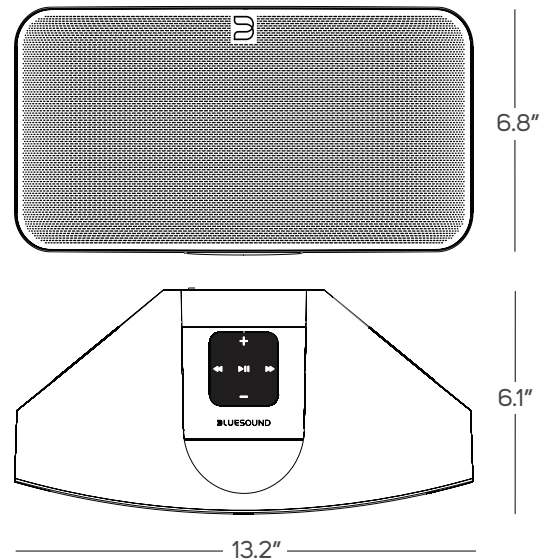

### Dimensions (Product):

335 x 172 x 155mm (W x H x D)  
13.2 x 6.8 x 6.1 in (W x H x D)\*

**Weight:** 3.73kg/8.2lb

### Dimensions (Shipping, Single Unit):

400 x 220 x 230mm (W x H x D)  
15.75 x 8.66 x 9.06 in (W x H x D)\*

**Weight:** 5.5kg/12.1lb